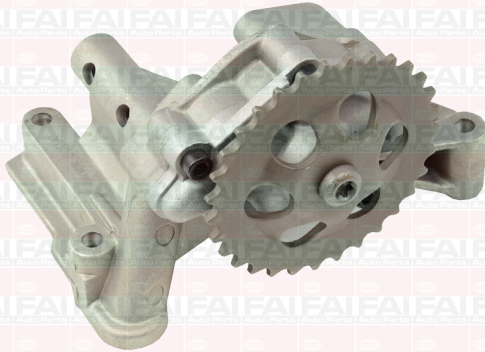

Comparison: OP233 & OP328

OP233

OP328

Sprocket Height 5.75MM (to OE 06A 115 105)

Sprocket Height 4.75MM (to OE 038 115 105)

Best Availability. Best Value.
Best Quality. Best Service.

+44 (0) 1525 351800

faiauto.com